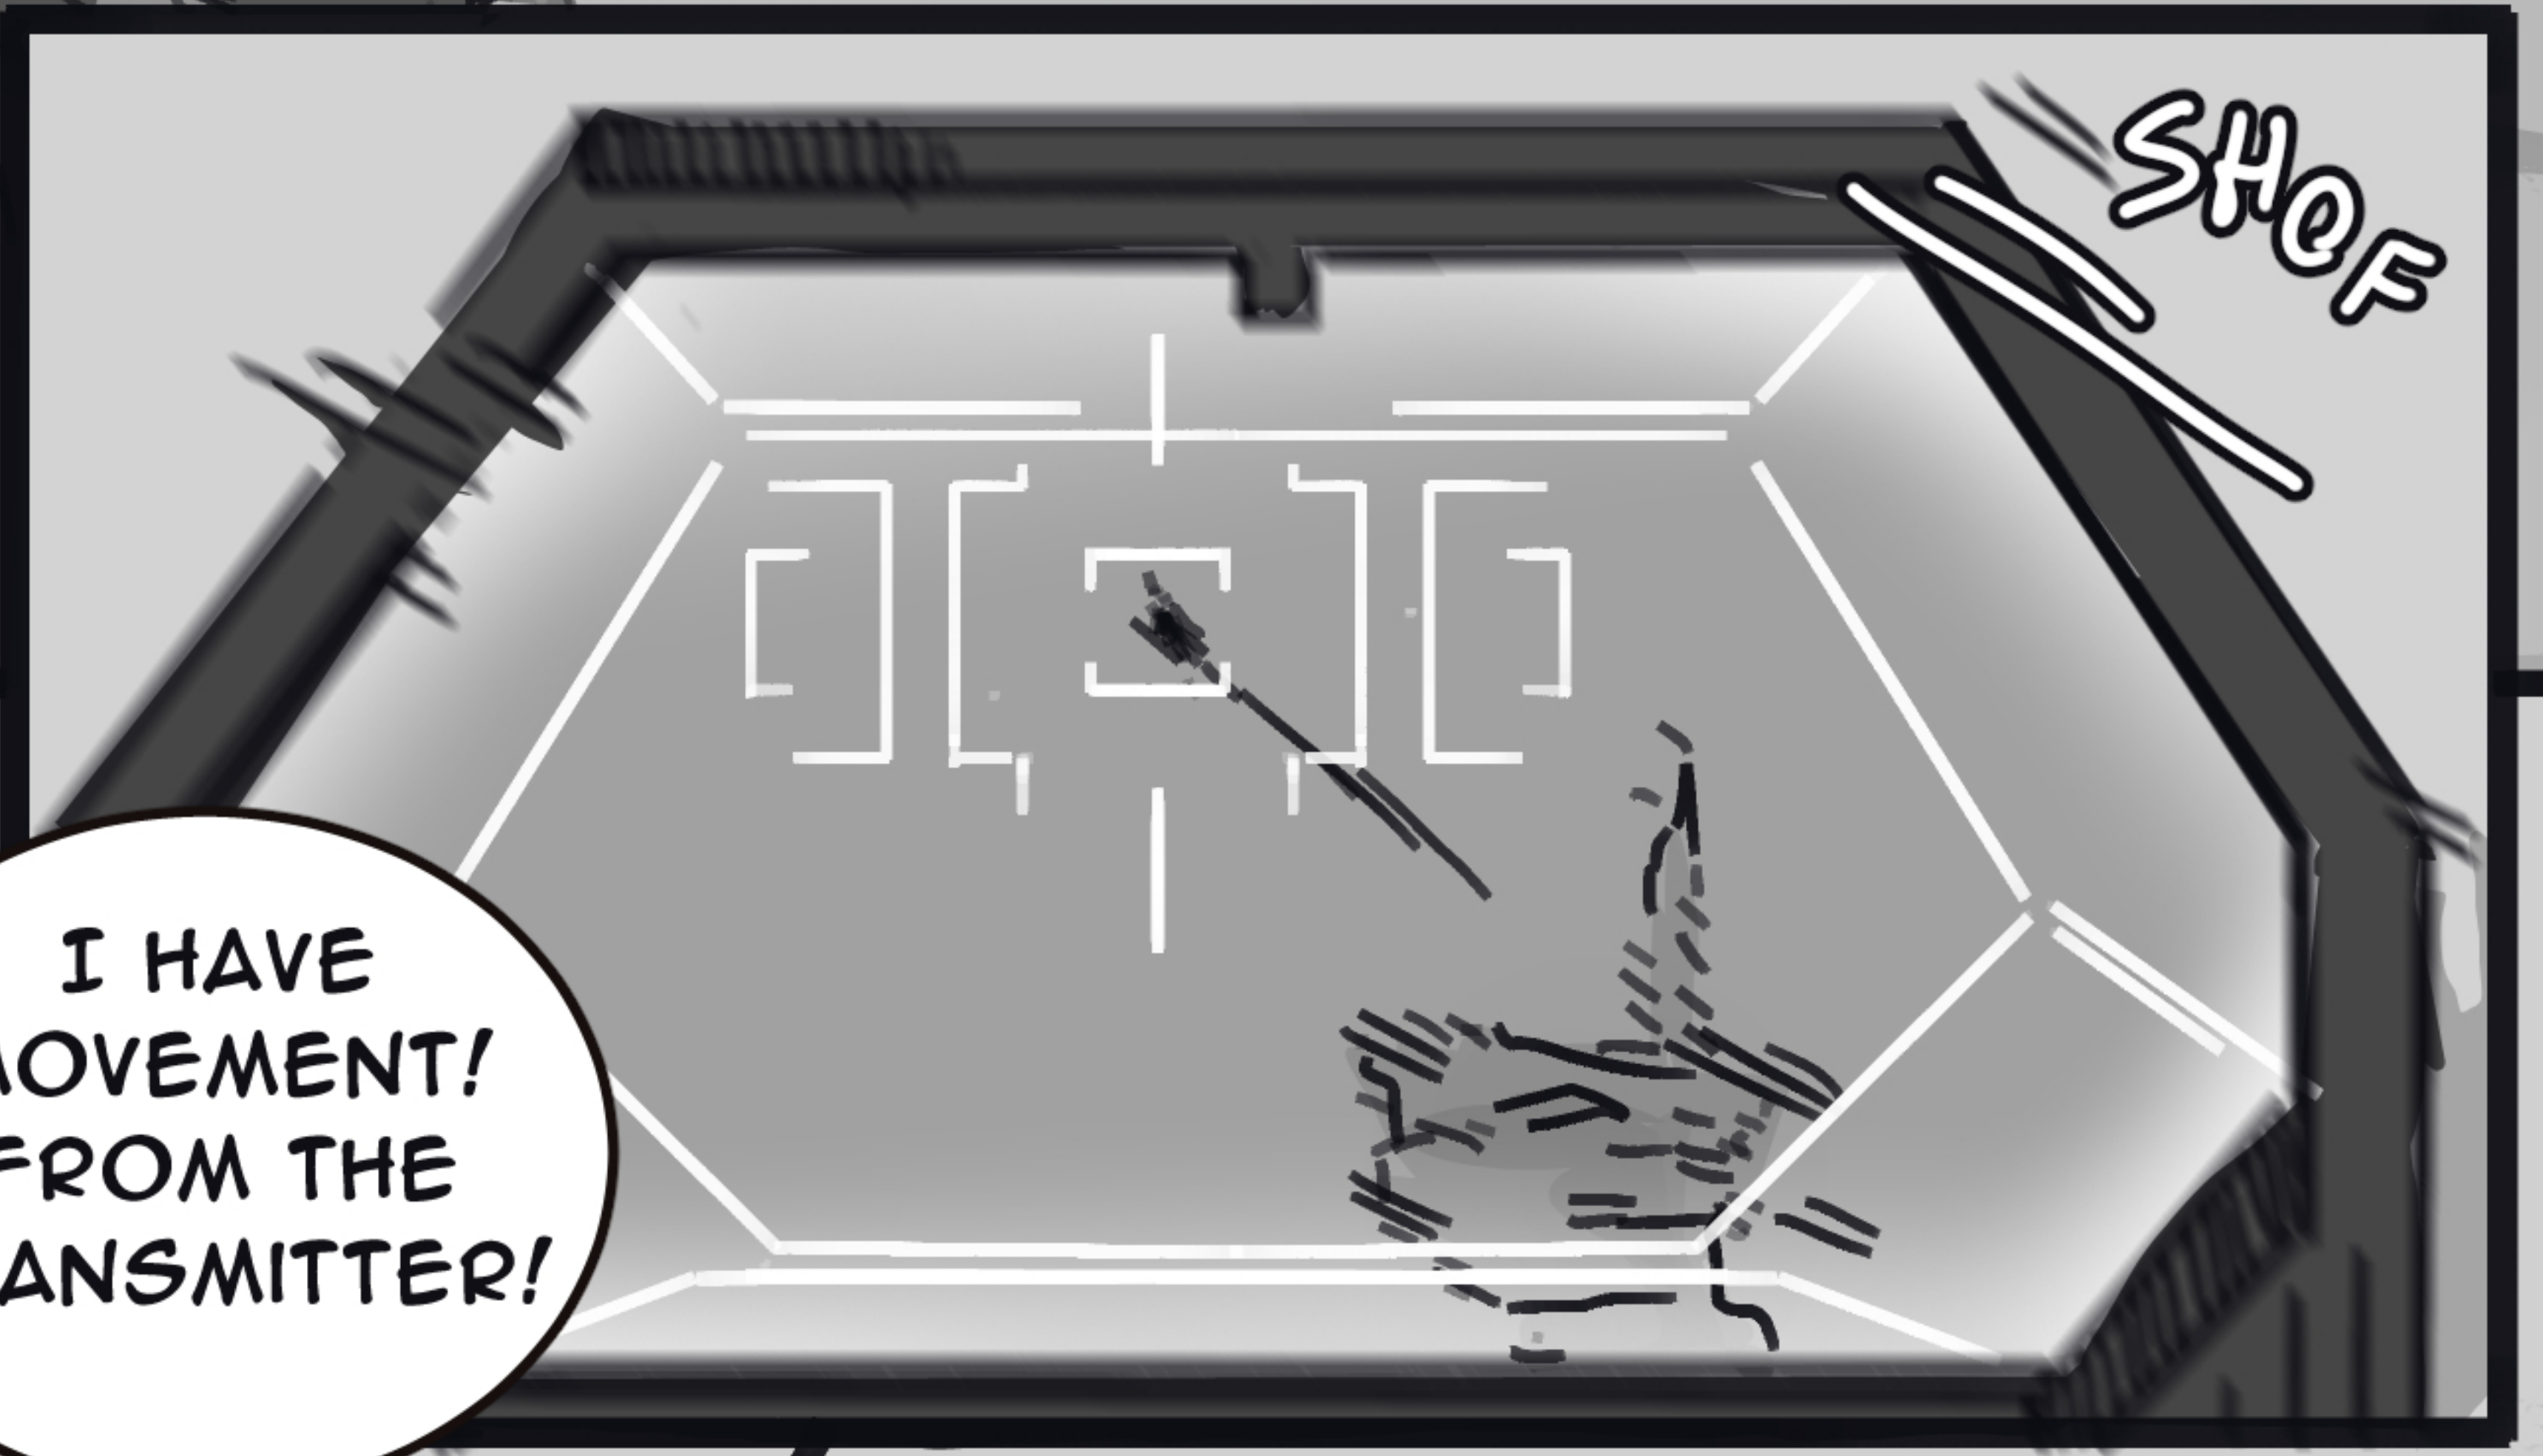

I HAVE MOVEMENT! FROM THE TRANSMITTER!