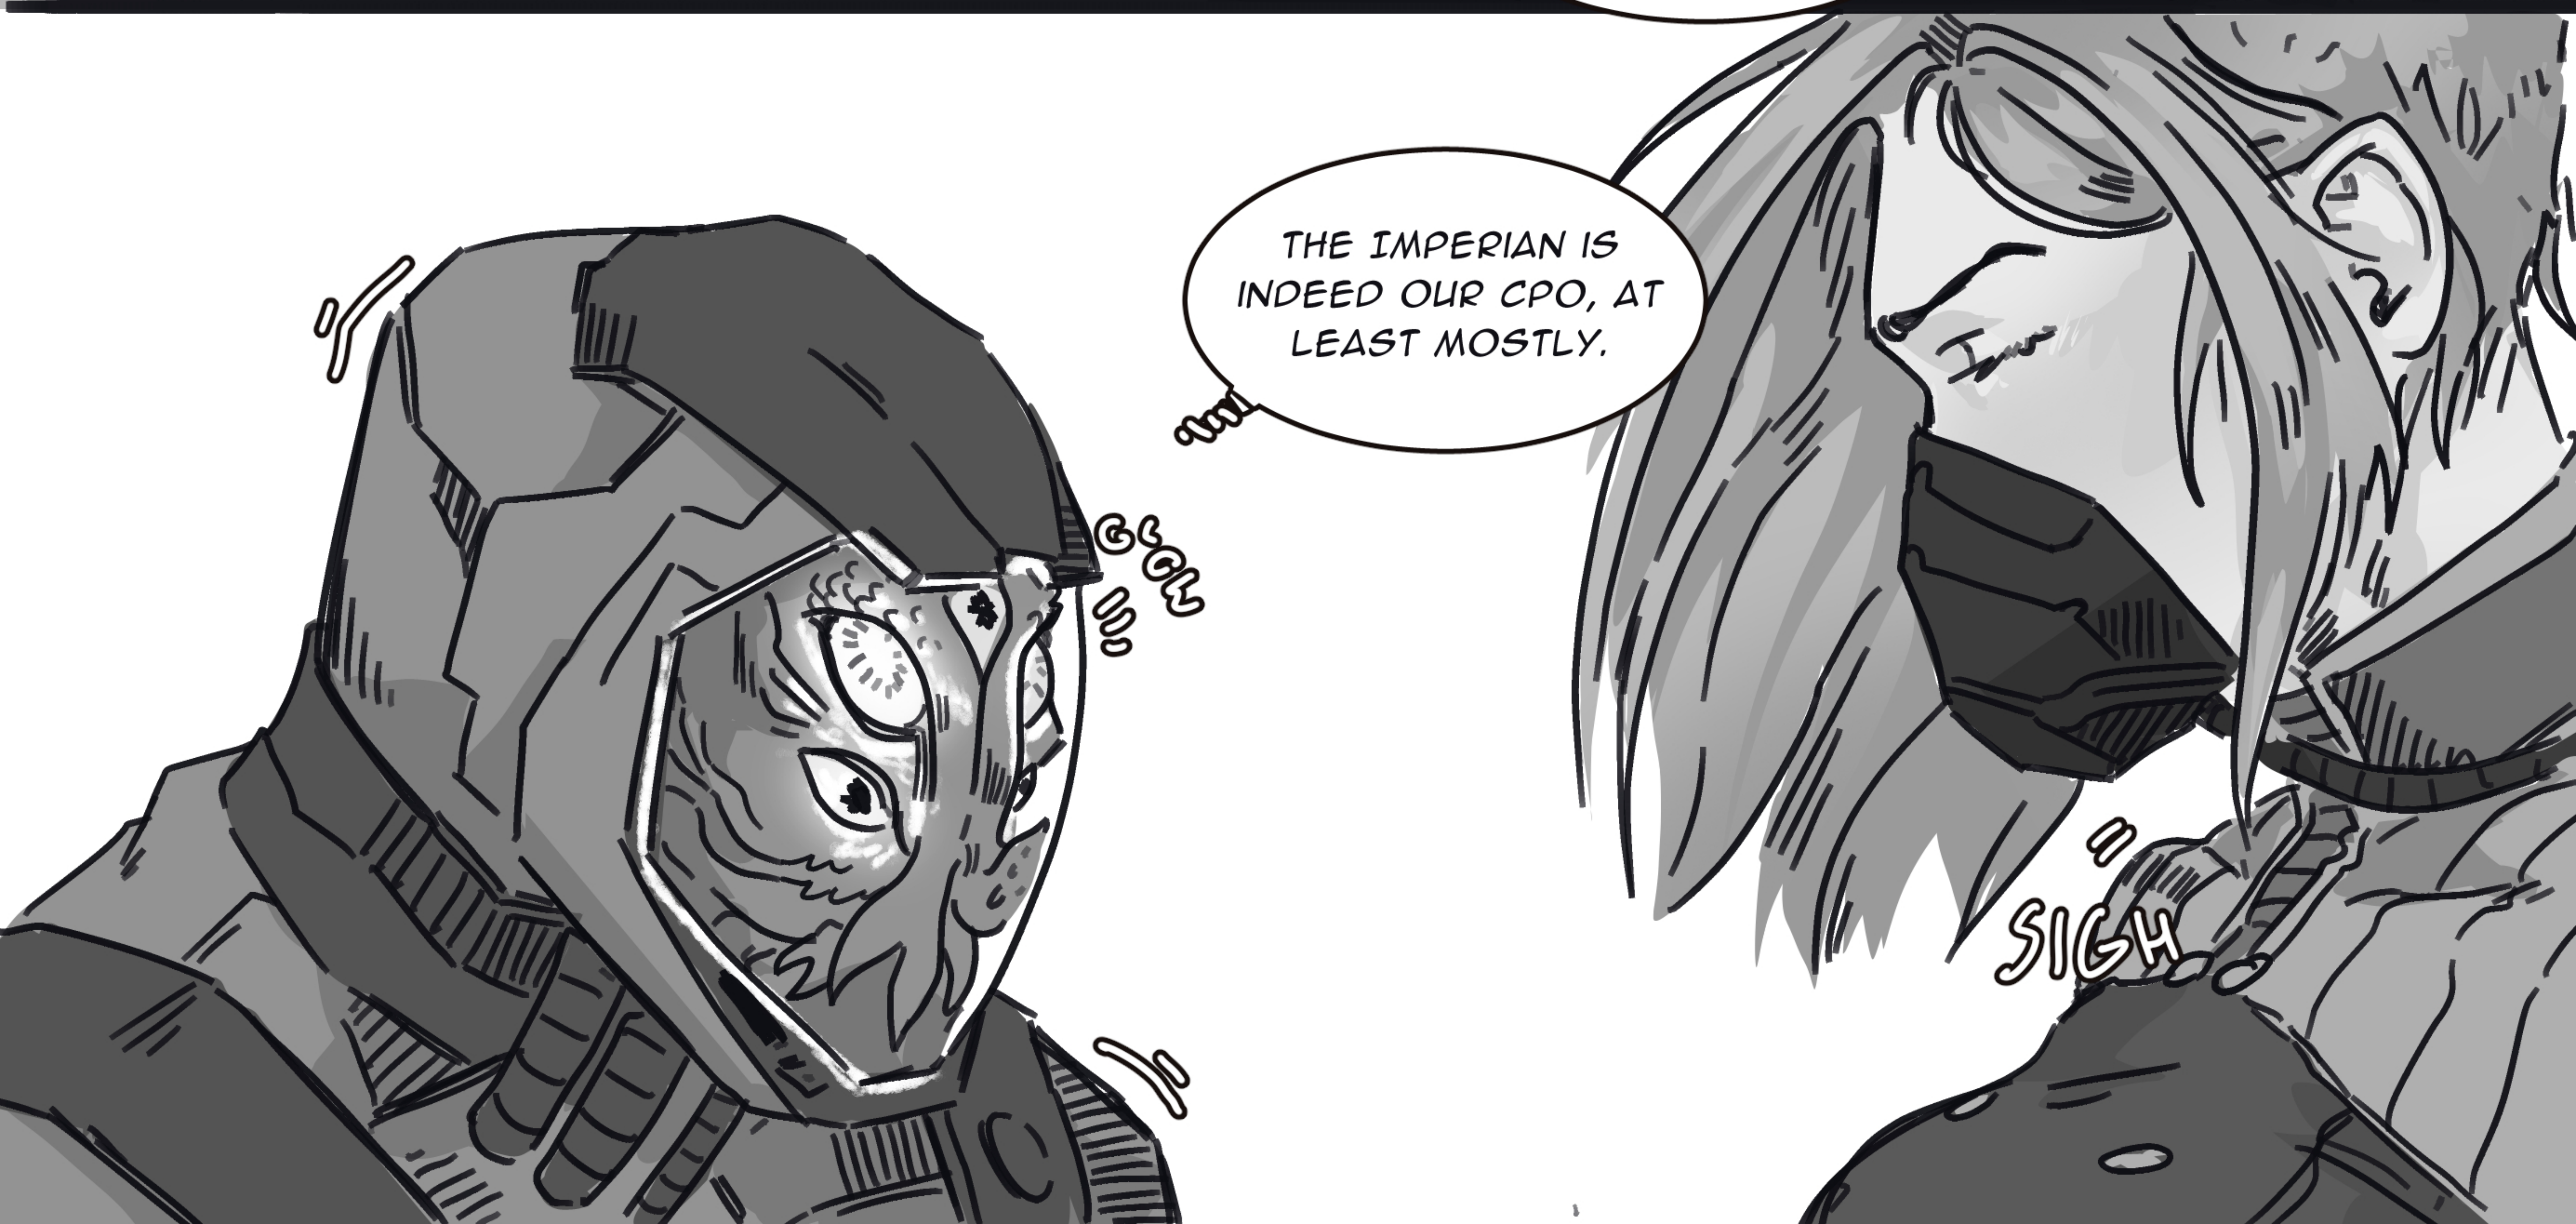

SHIFT  
CLICK

AT EASE, EVERYONE.  
LIEUTENANT CRIIKAK,  
SCAN HER.

TRRR

OPEN YOUR MIND,  
KIT...

THE IMPERIAN IS  
INDEED OUR CPO, AT  
LEAST MOSTLY.

GGG

SIGH

ALRIGHT, CPO, LET'S HEAD BACK TO THE BELLEROPHON. THE ENGINEERING TEAM WILL RETRIEVE YOUR SHIP IN THE NEXT SHIFT.