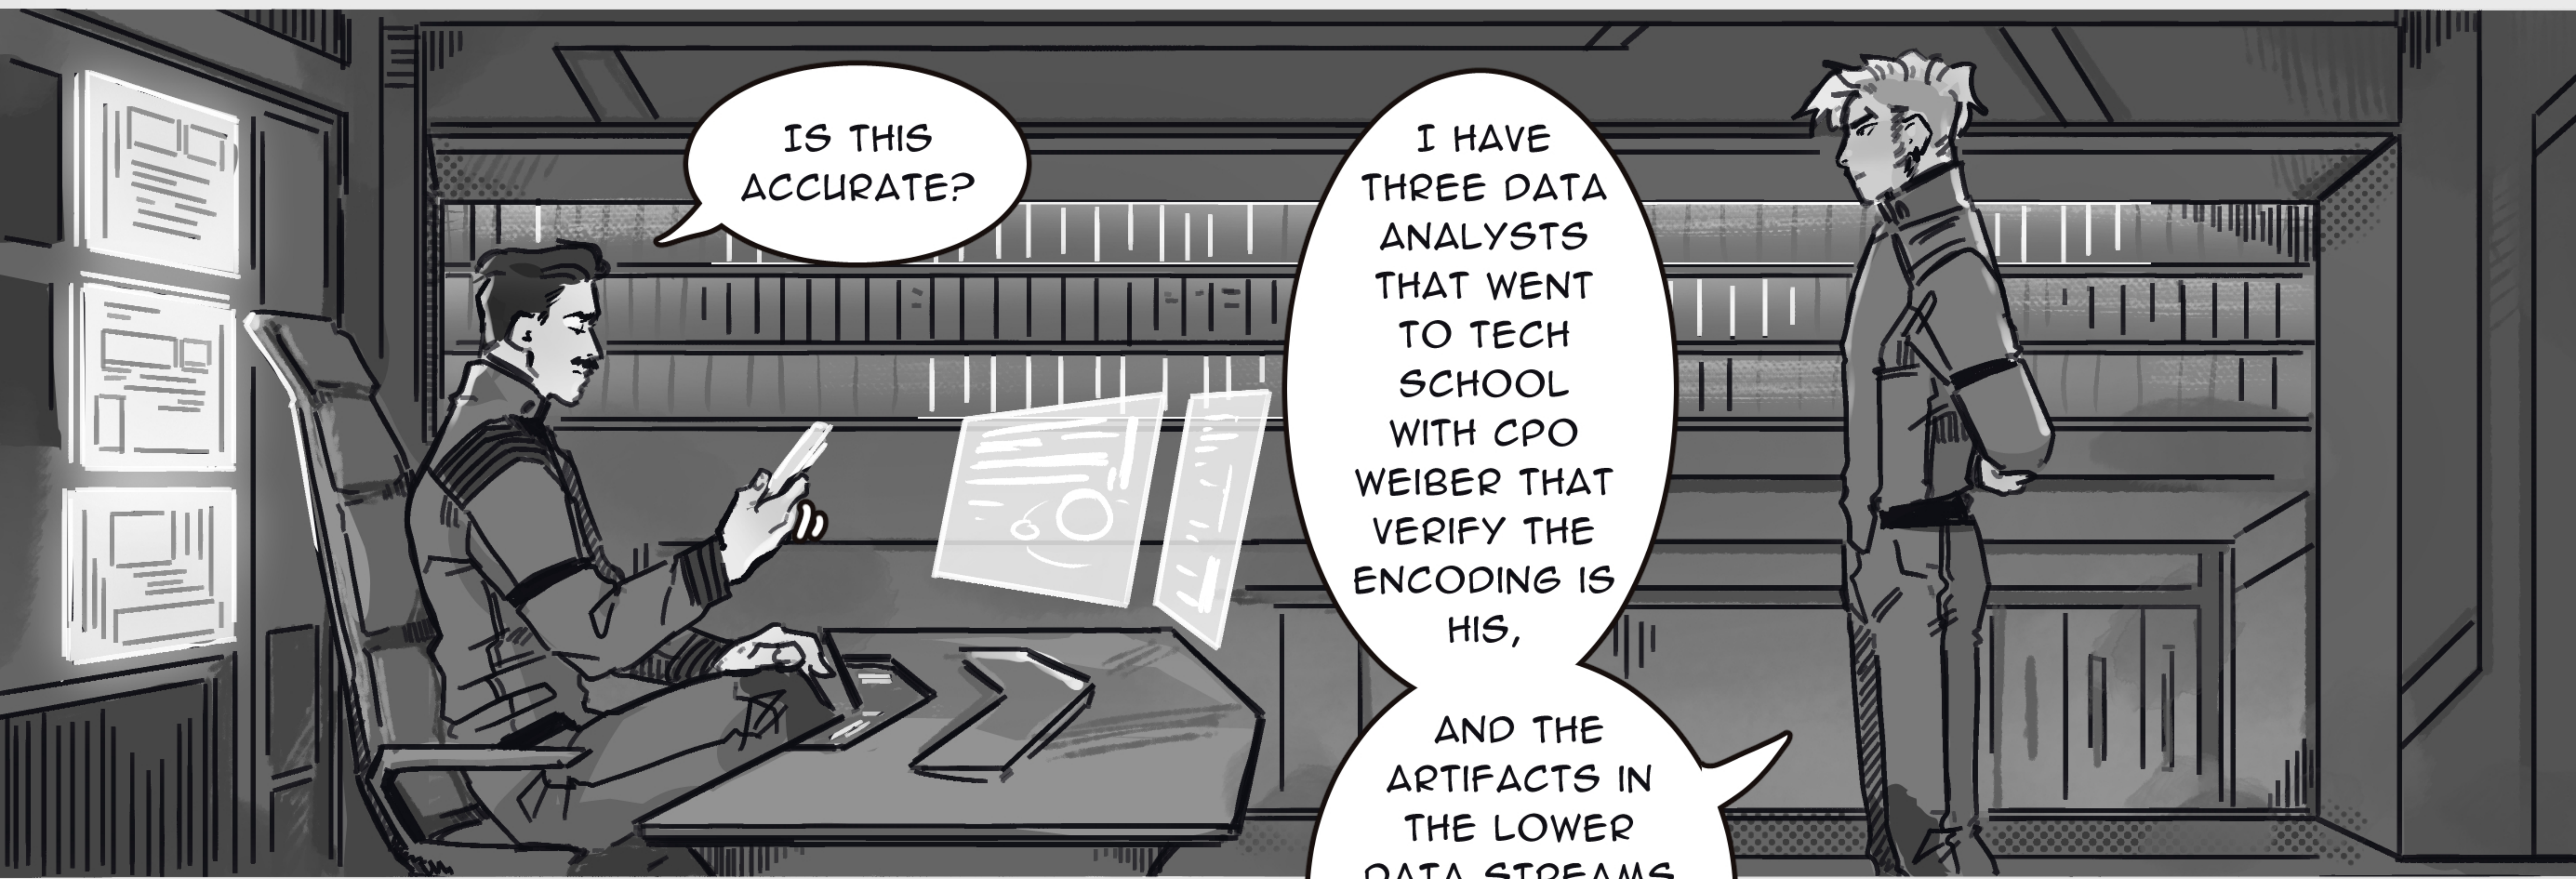

IS THIS ACCURATE?

I HAVE THREE DATA ANALYSTS THAT WENT TO TECH SCHOOL WITH CPO WEIBER THAT VERIFY THE ENCODING IS HIS,

AND THE ARTIFACTS IN THE LOWER DATA STREAMS ARE HIS DIGITAL IDENTIFICATION MARKS.

THIS IS... QUITE UNPRECEDENTED.

AND THIS IS ALL THE INFORMATION IN THE MESSAGE?

THE SIGNAL WAS SENT DIRECTLY TOWARDS ILLOS, BUT IT WAS ALSO SENT IN SHORT-BURST, POTENTIALLY TO AVOID ANYONE ELSE FINDING AND DECODING THE MESSAGE.

RICE

GET THE BELLEROPH ON READY FOR FTL IN TWO HOURS.

TAP IL.

WE'RE GOING TO GO IN QUICK AND RETRIEVE THE ASSET.

YES SIR!

LIFT