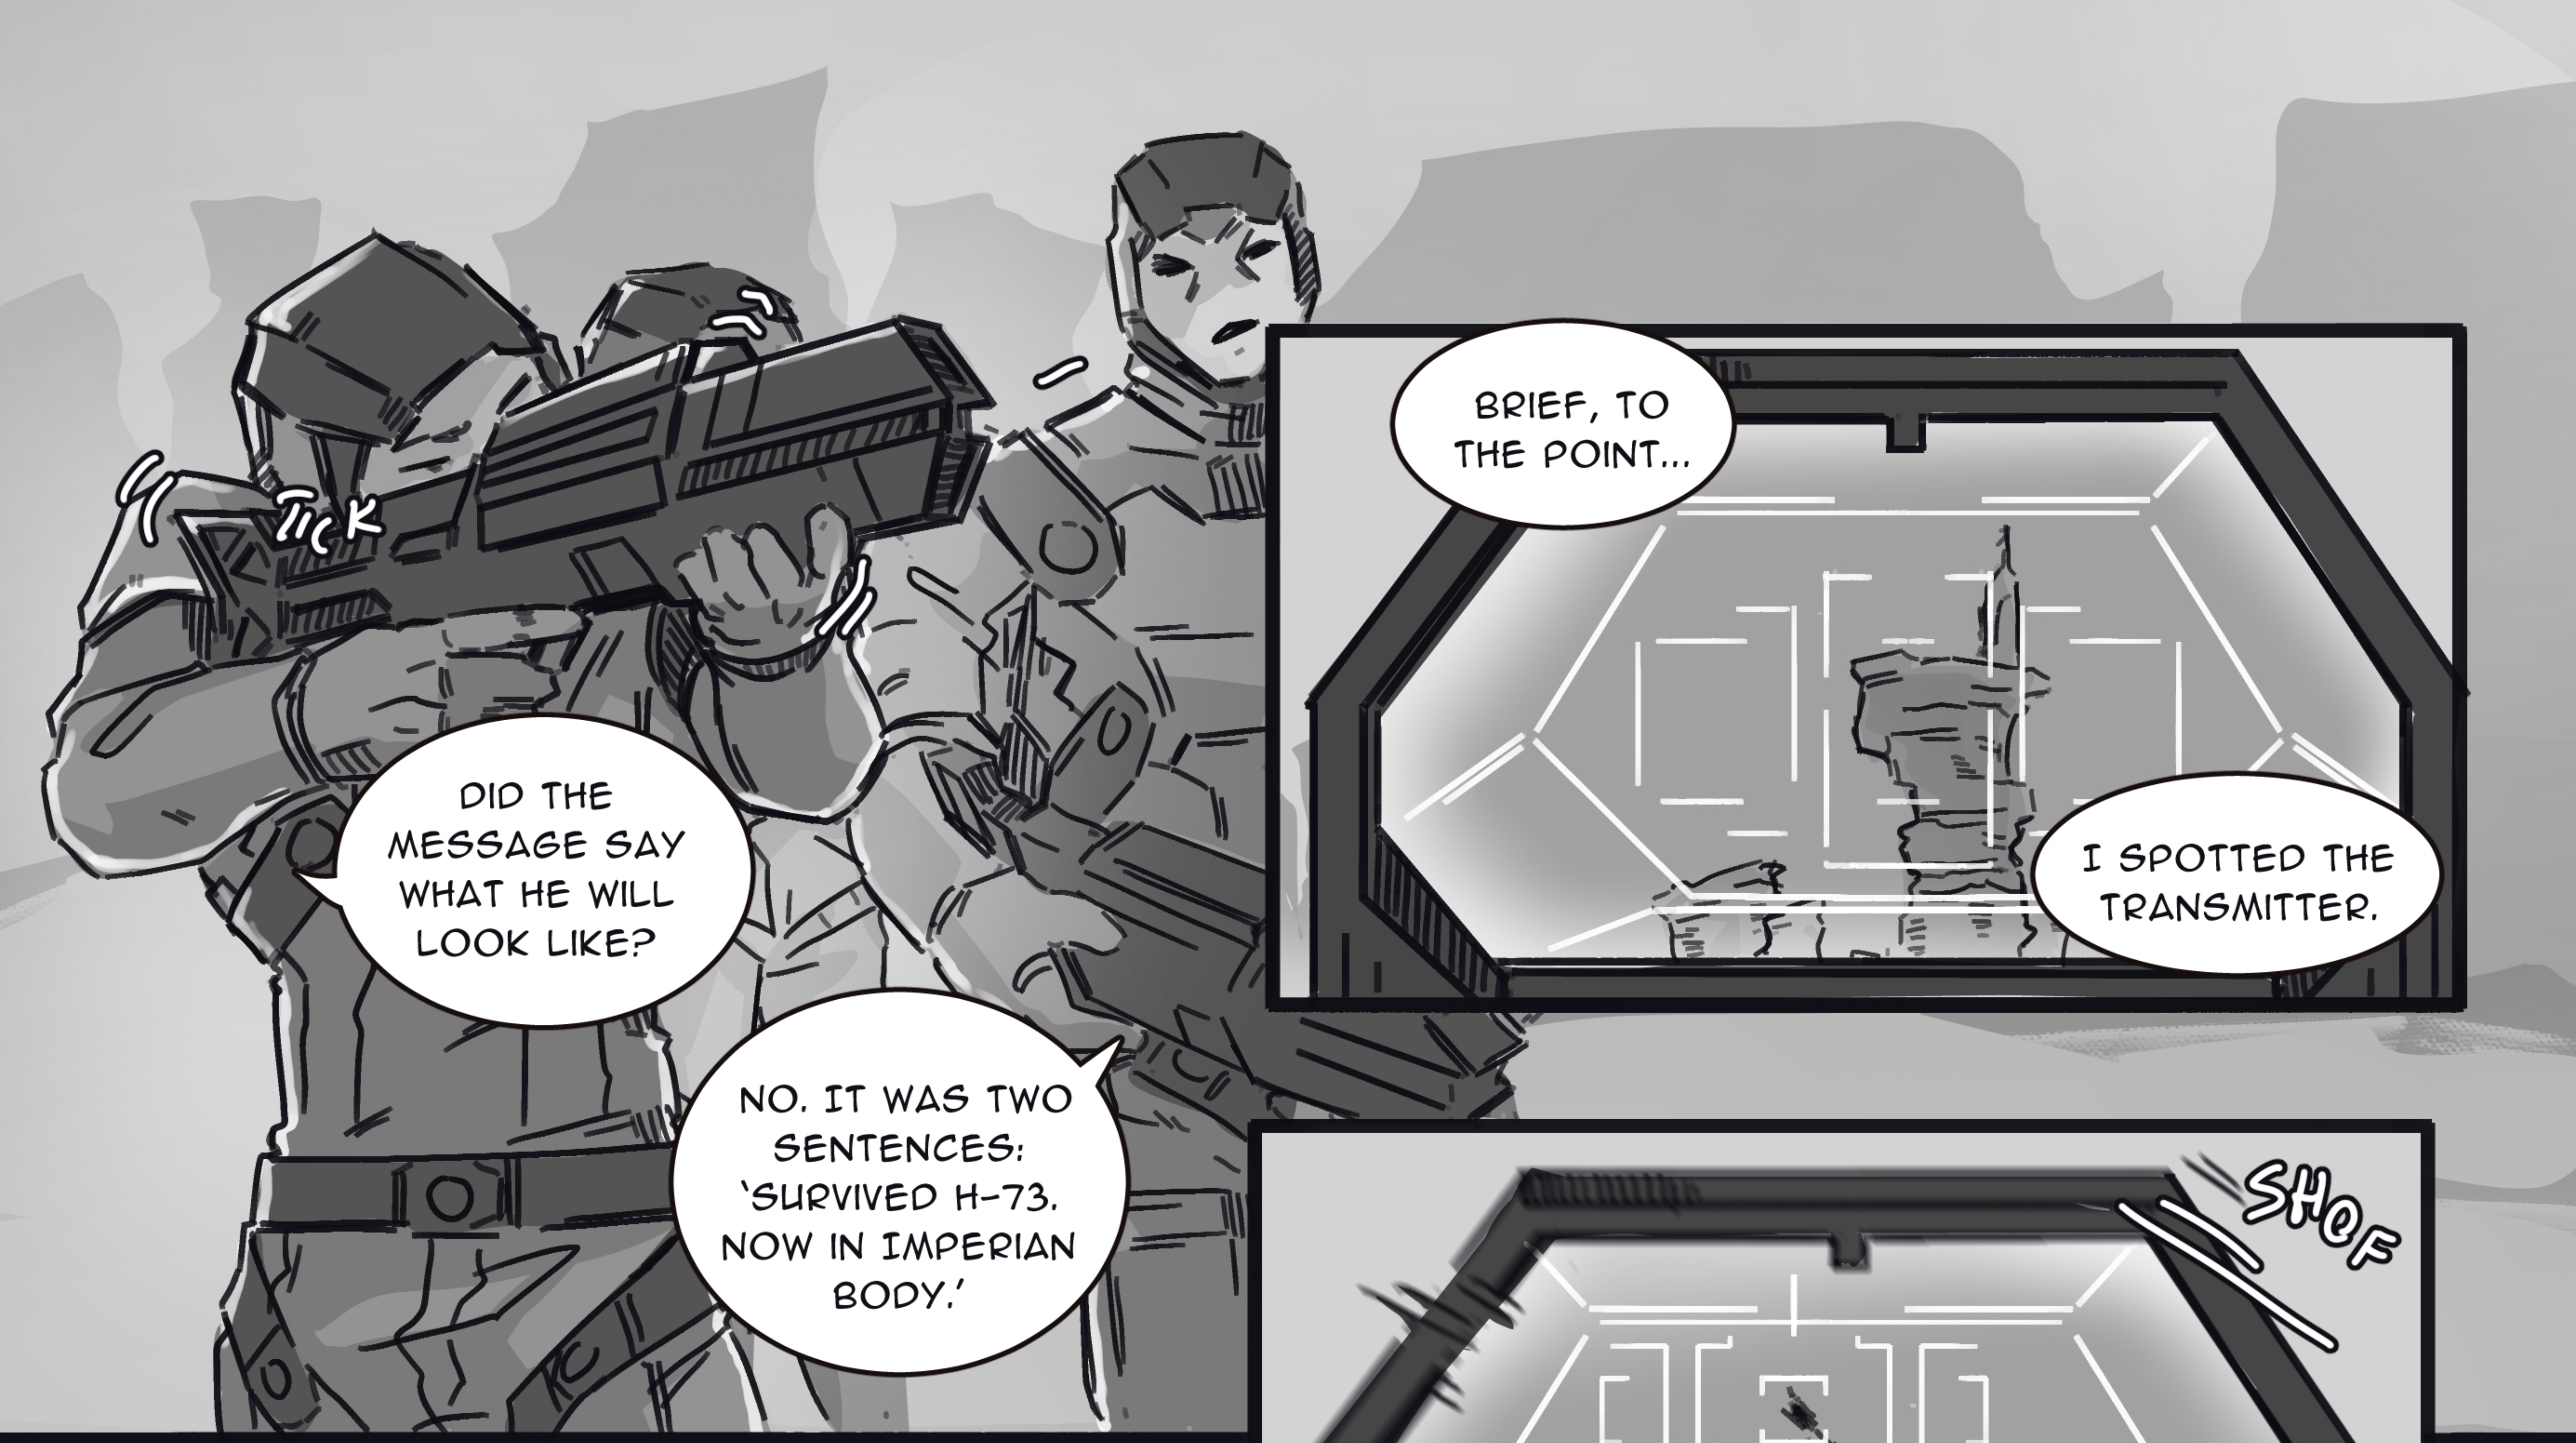

RICE

GET THE BELLEROPH ON READY FOR FTL IN TWO HOURS.

TAP IL.

WE'RE GOING TO GO IN QUICK AND RETRIEVE THE ASSET.

YES SIR!

LIFT

DID THE MESSAGE SAY WHAT HE WILL LOOK LIKE?

NO. IT WAS TWO SENTENCES: 'SURVIVED H-73. NOW IN IMPERIAN BODY.'