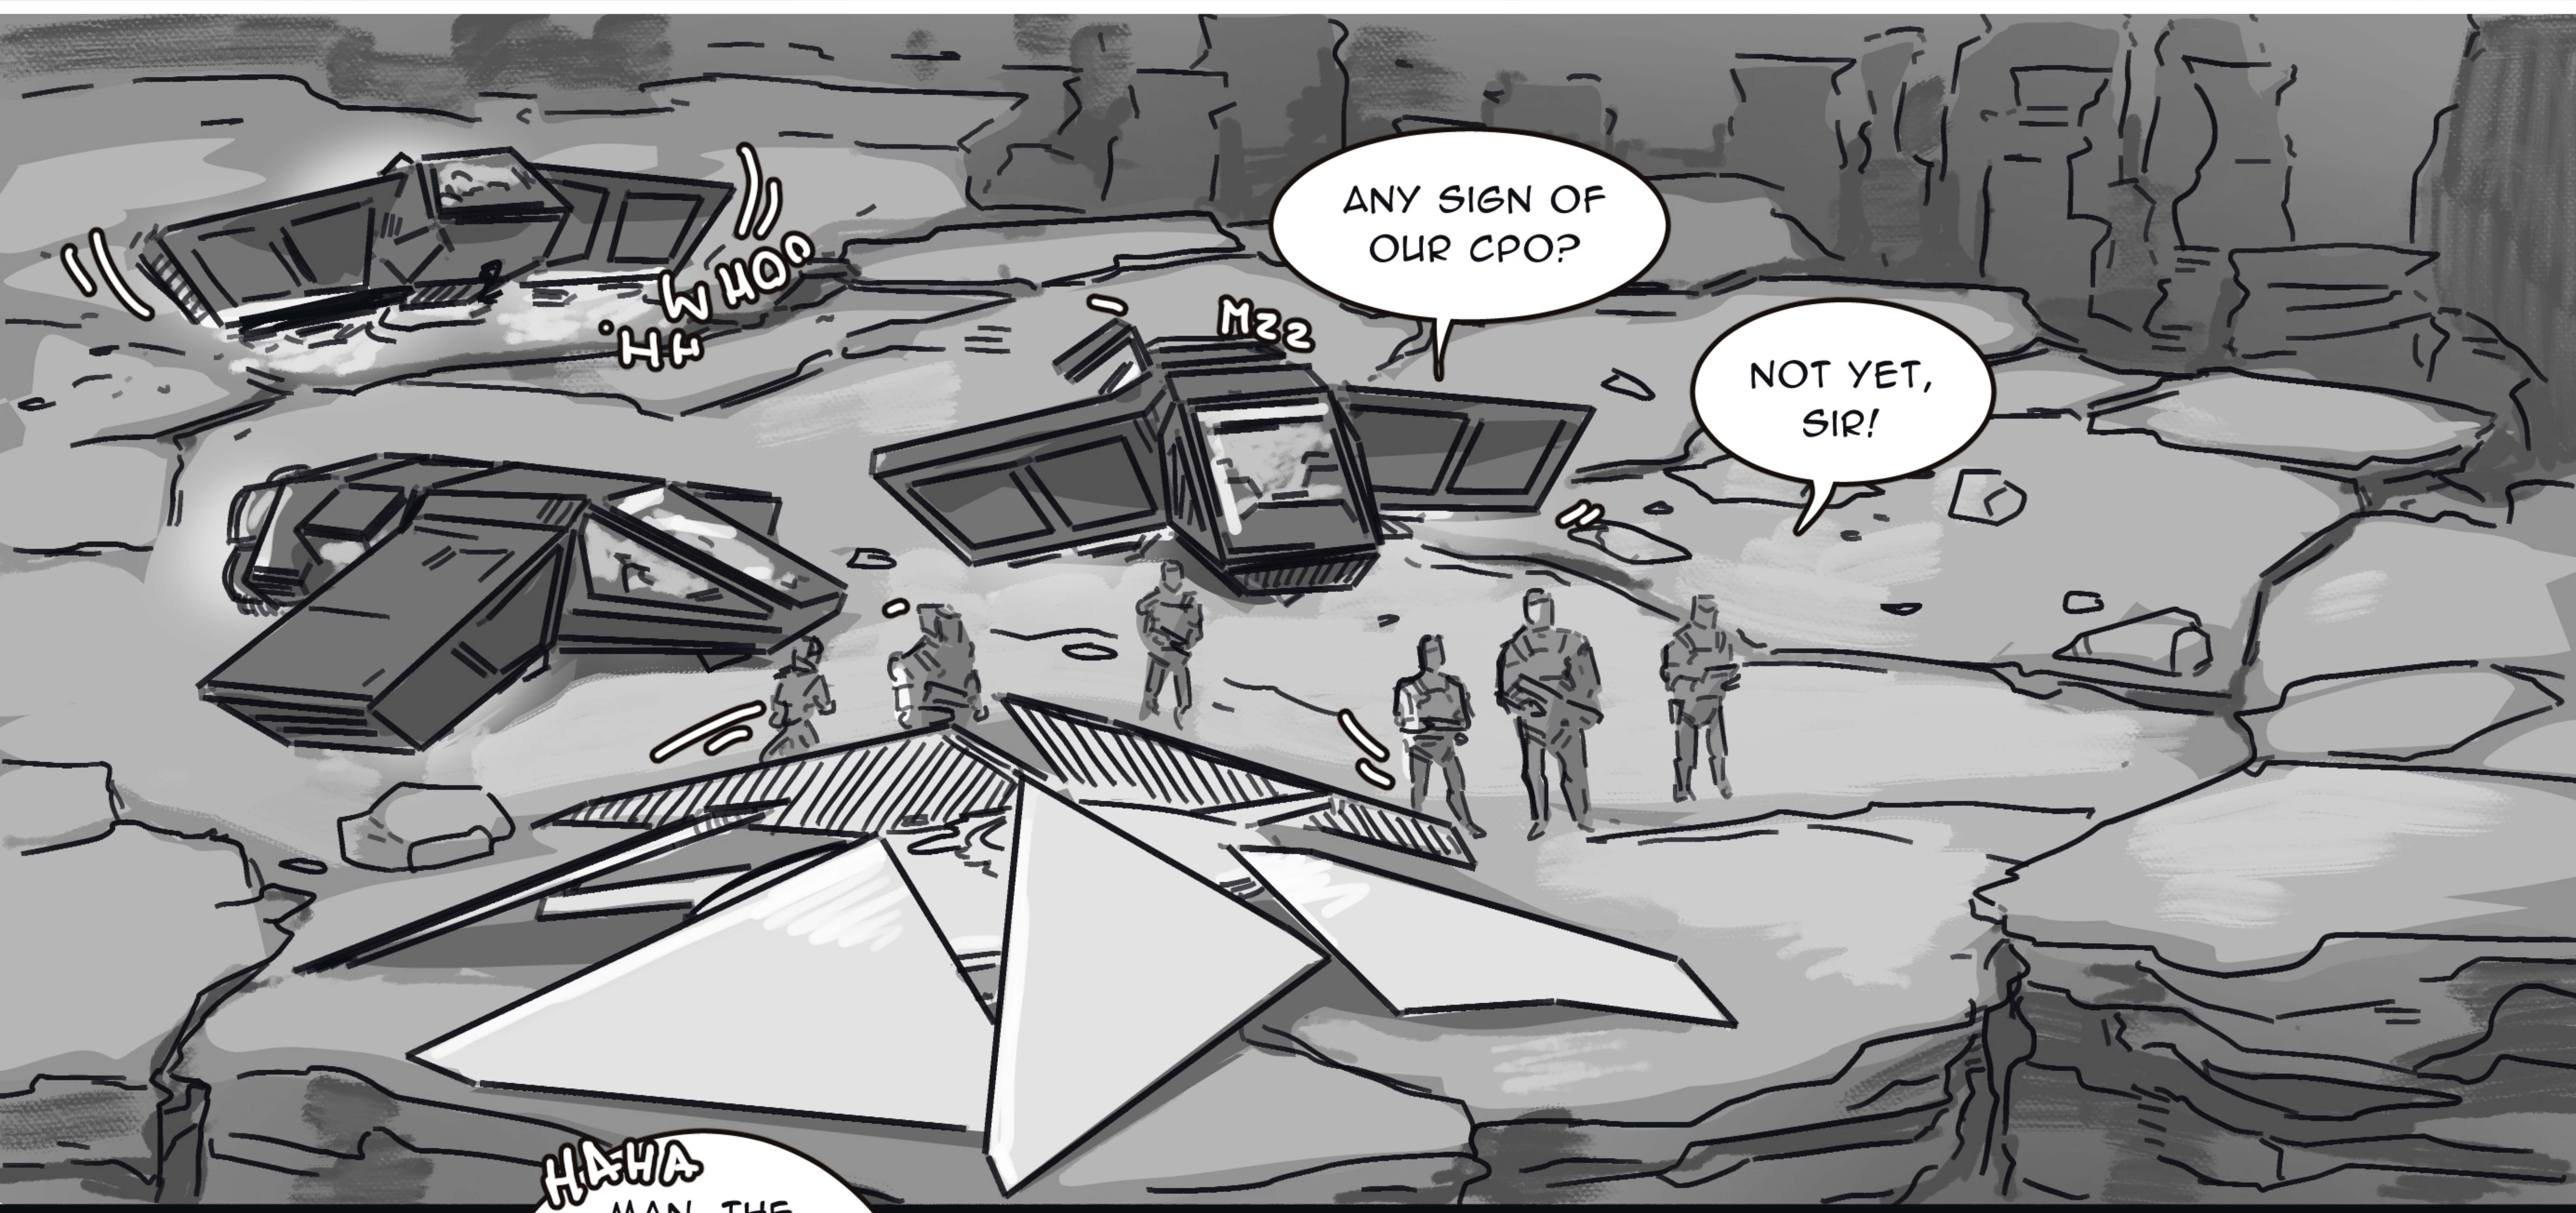

RICE

GET THE BELLEROPH ON READY FOR FTL IN TWO HOURS.

TAP IL.

WE'RE GOING TO GO IN QUICK AND RETRIEVE THE ASSET.

YES SIR!

LIFT

DID THE MESSAGE SAY WHAT HE WILL LOOK LIKE?

NO. IT WAS TWO SENTENCES: 'SURVIVED H-73. NOW IN IMPERIAN BODY.'